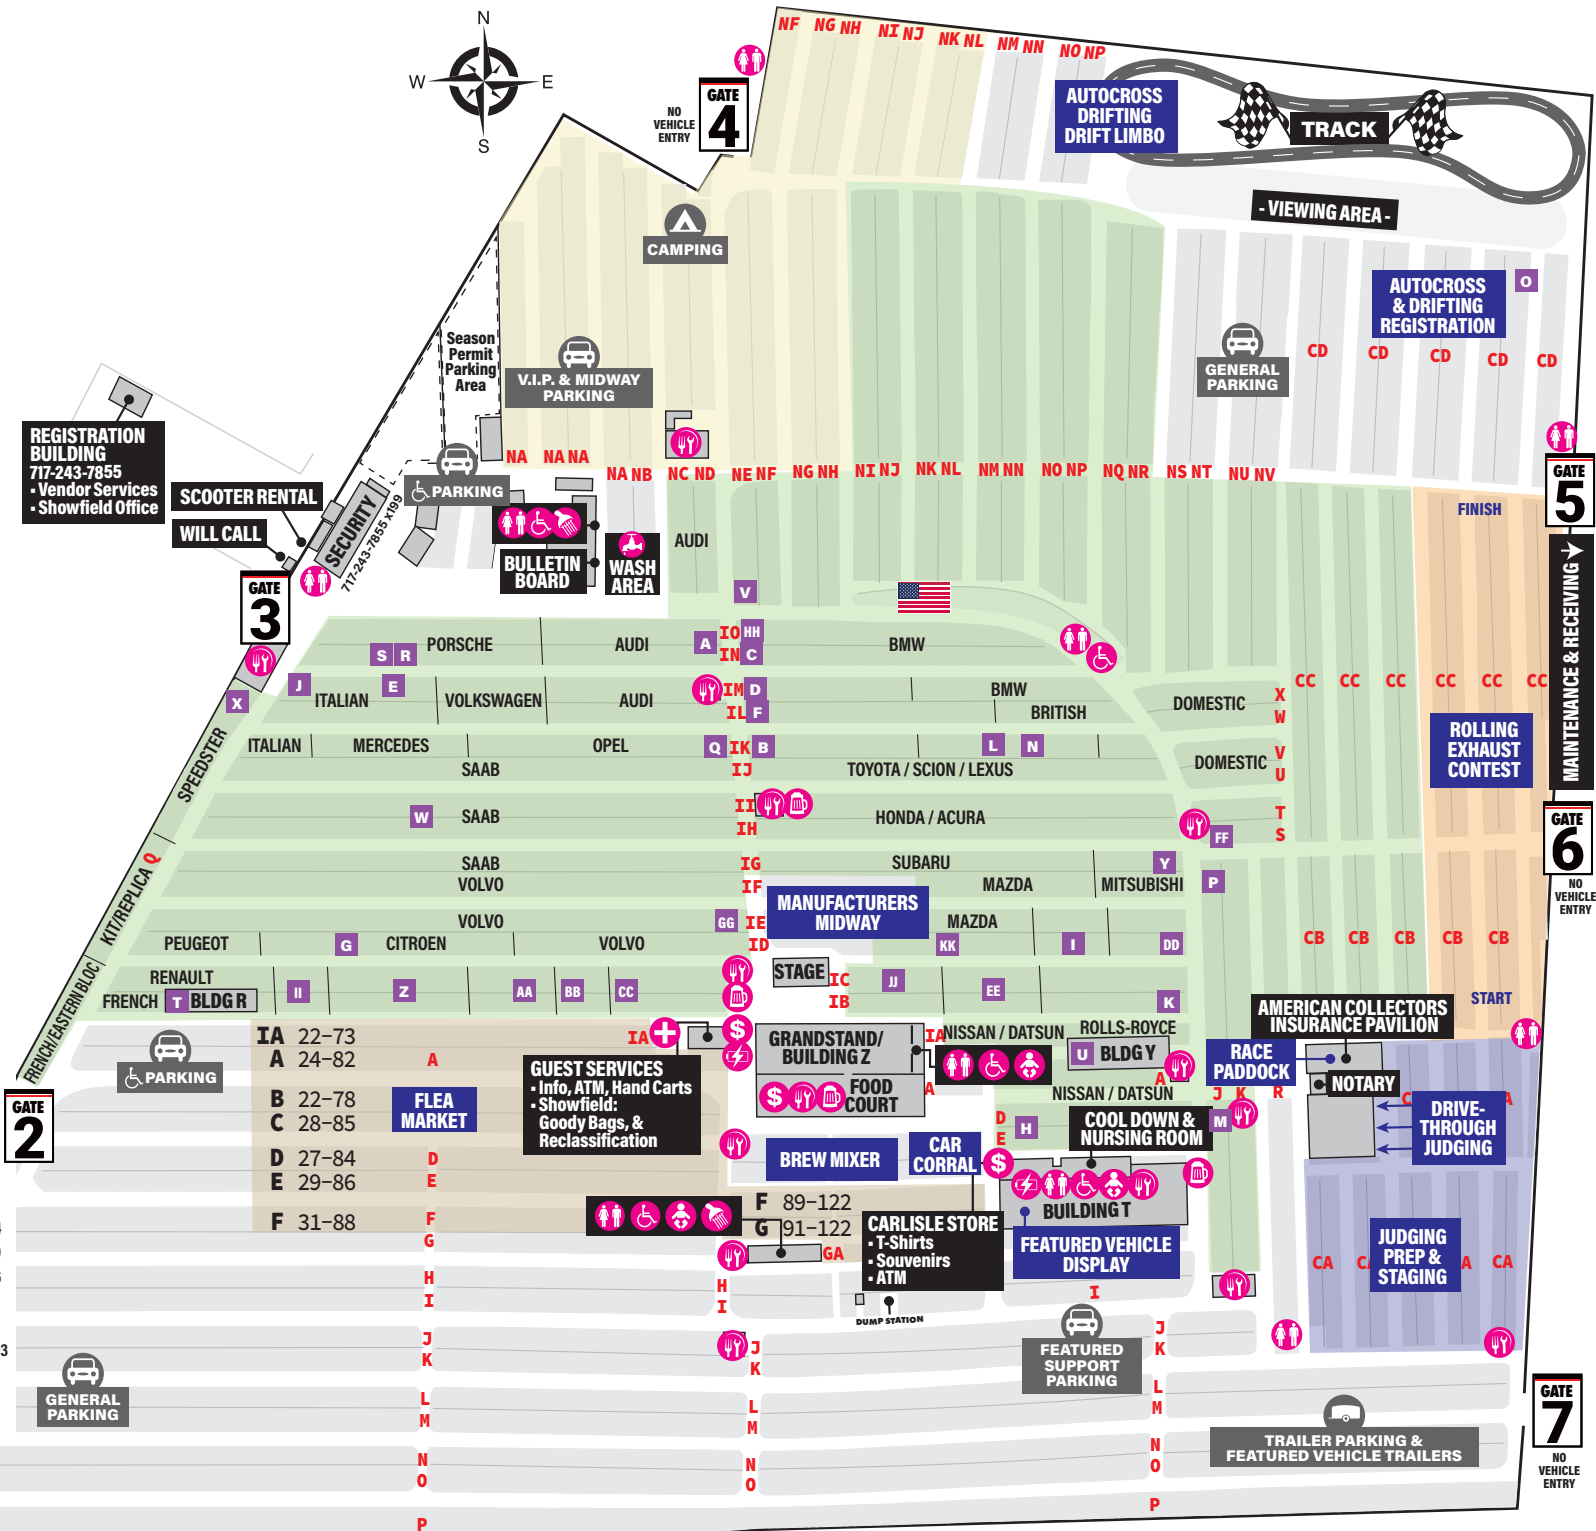

1. Make/Brand
2. Country of Origin
3. Club
4. Open

CLUB LOCATIONS

AUDI CLUB	A	IO 48-50 / IN 51-53
AUSTIN HEALEY SPORTS & TOURING	B	IK 63-65
BMW CCA/NITTANY BIMMERS	C	IN 54-56
CARLISLE MINI	D	IM 57-59
CENTRAL PA ALFA ROMEO OWNERS CLUB	E	IM 16-18
CENTRAL PA TRIUMPH	F	IL 60-62
CITROENS @ CARLISLE	G	ID 32-34
DECEPTIVE DREAMS	H	IB 15-17 / IC 23-25
EAST COAST Z NATIONALS	I	D 117-119
FATAL DISTRACTIONS	J	ID 115-117
FIAT CLUB OF AMERICA	K	IM 1-3
HURTIN FEELINZ	L	IB 115-117
KEYSTONE BRITISH CAR CLUB	M	IK 95-97
MANX CLUB/DUNEBUGGYARCHIVES.COM	N	J 182-184
N.A SPITFIRE SQUADRON	O	IK 99-101
NICOCLUB.COM	P	NEAR GATE 5
NVUS	Q	J 212-215
OPELS AT CARLISLE	R	IK 59-62
PORSCHE CLUB OF AMERICA - CENTRAL PA REGION	S	IN 15-17
PRETTY LITTLE PISTONS	T	IC 87-89
RAISE THE RUF PORSCHE CLUB	U	IN 12-15
RENAULT OWNERS CLUB OF N.A.	V	BUILDING R
ROLLS-ROYCE FOUNDATION	W	BUILDING Y
S&S AUTOMOTIVE	X	NE 1-3
SAABS @ CARLISLE	Y	IH 22-43 / II 20-41
SPEEDSTER OWNERS GROUP	Z	Q 108-110
STARQUEST CLUB	AA	IG 124-126
STREET ALLIANCE	AB	IB 31-33 / IC 39-41
STREET DISTORTIONZ	AC	IB 44-46 / IC 52-54
TEAM 814	AD	IB 50-52 / IC 58-60
TEAM OBSESSED CREATIONS	AE	IB 56-58 / IC 64-66
TUNED INNOVATIONS	AF	ID 98-100
TWISTED IMPRESSIONZ	AG	ID 127-129
UNEXPECTED ELEGANCE	AH	IB 94-96 / IC 101-103
UNIT 124	AI	S 1-3
VOLVOS AT CARLISLE	AA	IE 71-77
Z SERIES CAR CLUB OF AMERICA	AB	IO 51-53

CARLISLE EVENTS
1000 BRYN MAWR ROAD
CARLISLE, PA 17013
717-243-7855
CARLISLEEVENTS.COM

GATE 1

GATE 4
NO VEHICLE ENTRY

GATE 5
MAINTENANCE & RECEIVING

GATE 6
NO VEHICLE ENTRY

GATE 7
NO VEHICLE ENTRY